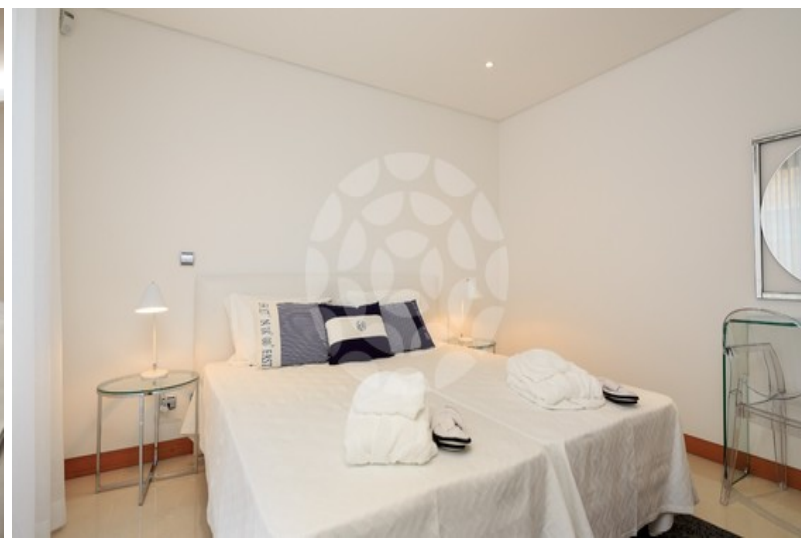

TWO BEDROOM TOWNHOUSE WITH POOL | DELUXE 679B

Vale do Lobo