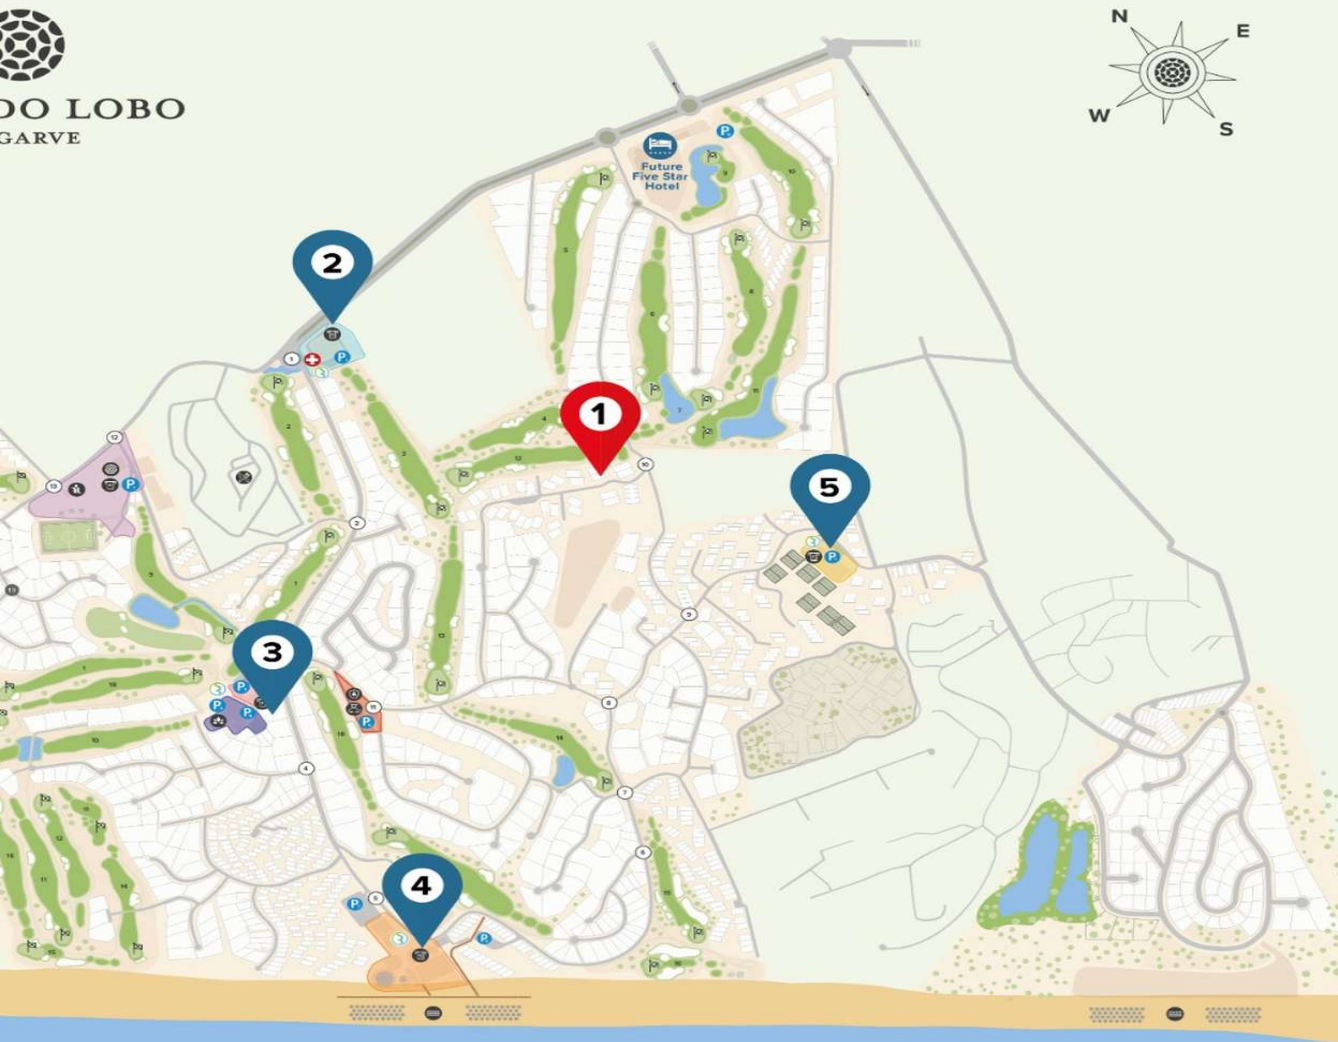

DEFAULT  
29/11 - 29/11

N/A

# TWO BEDROOM TOWNHOUSE WITH POOL | DELUXE 679B

Vale do Lobo

- 1** | Deluxe 2  
Linked V  
Royal Go
- 2** | Resort En  
· Superm  
· Medical  
· Cash Po
- 3** | Parque d  
· Resort F  
· Golf Clu  
· Real Est  
· Propriet  
· Wellnes  
· Auditori  
· Shops &
- 4** | Praça  
· Beach  
· Swimm  
· Restaur
- 5** | Tennis A  
· Swimm  
· Restaur